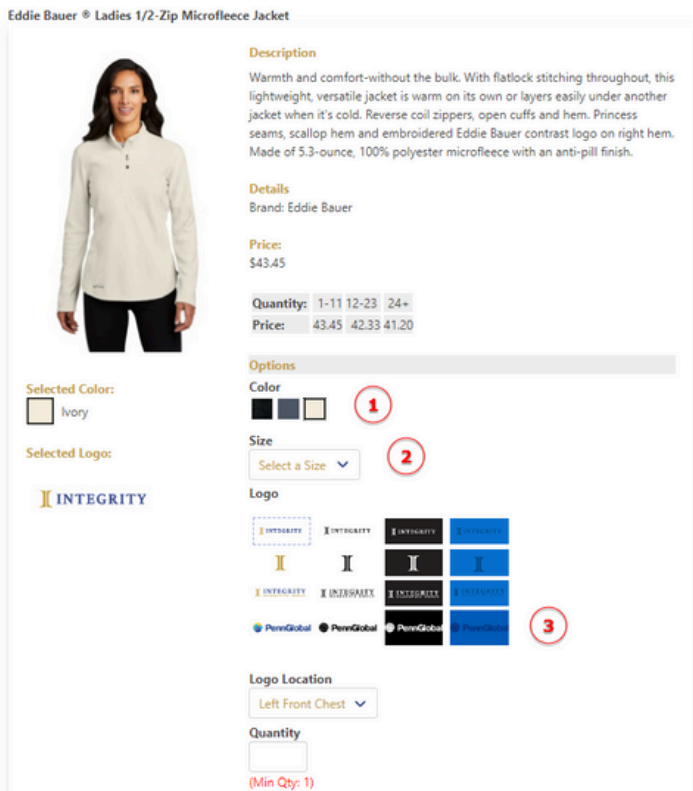

1. Pick the color
2. Choose the size
3. Pick which Penn Global logo you want – full color, white or black.