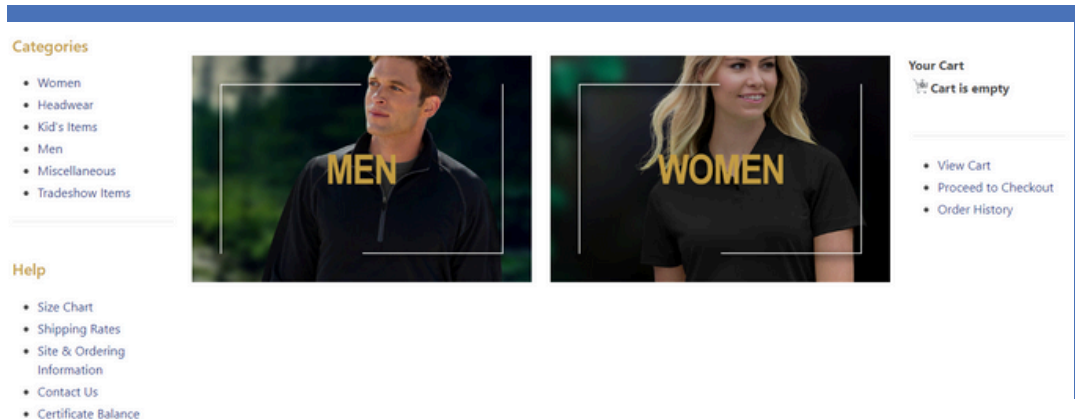

Browse around

When you find something you want to order